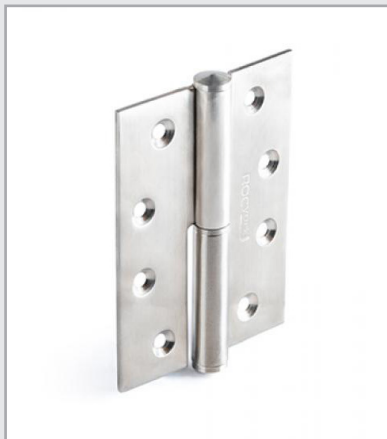

EzyJamb is made from premium BlueScope steel, to offer a more durable solution to traditional timber jambs. EzyJamb is specialty coated with Zincanneal ZF100, to meet the finished surfaces standard and ensure it can be painted immediately, achieving a smooth transition between the wall and door face. EzyJamb has successfully surpassed the 10,000 'Door Slam' Test, so you can rest easy knowing you're investing in a quality product for your project. EzyJamb door frames are available with a choice of RocYork Concealed, Herline or Lift-Off hinges that are designed to be used with the EzyJamb door frame.

Money saving solution

Strong & Durable

Made from BlueScope Steel & tested for endurance

EzyJamb is available in the following styles:

EZC | EzyJamb® Classic Adjust

EzyJamb Classic Adjust is a split-type door jamb system that creates inconspicuous clean lines to complete the contemporary look of architectural spaces.

This one-piece frameless door jamb is made custom to perfectly suit your wall thickness for a flush finish.

EzyJamb® Hinge Options

EzyJamb is available with three types of RocYork hinges...

Herline Hinges

Non mortise hinges are surface mounted, making them easy to install. Specially designed to partner with EzyJamb®.

Lift-Off Hinges

Ideal for doors that require a service gap, they can quickly be lifted and removed without unscrewing the hinge.