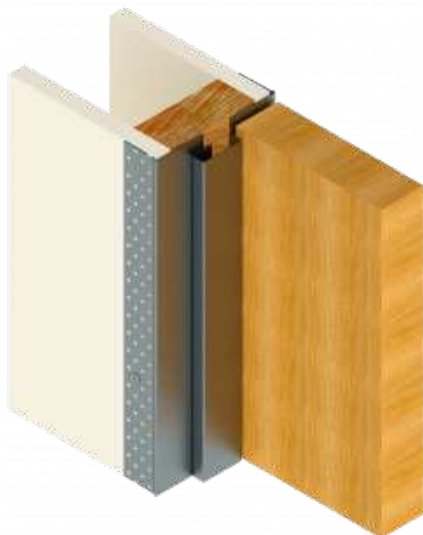

EzyJamb is made from premium BlueScope steel, to offer a more durable solution to traditional timber jambs. EzyJamb is specialty coated with Zincanneal ZF100, to meet the finished surfaces standard and ensure it can be painted immediately, achieving a smooth transition between the wall and door face. EzyJamb has successfully surpassed the 10,000 'Door Slam' Test, so you can rest easy knowing you're investing in a quality product for your project. EzyJamb door frames are available with a choice of RocYork Concealed, Herline or Lift-Off hinges that are designed to be used with the EzyJamb door frame.

Money saving solution

Strong & Durable

Made from BlueScope Steel & tested for endurance

EzyJamb is available in the following styles:

EZC | EzyJamb® Classic Adjust

EzyJamb Classic Adjust is a split-type door jamb system that creates inconspicuous clean lines to complete the contemporary look of architectural spaces.

The two-piece jamb is adjustable to allow for various wall thicknesses, ensuring a smooth finish along the wall face.

SRC | EzyJamb® Single Rebate

The premium design of the EzyJamb SRC provides a smooth transition from one side of the door jamb, resulting in a trimless door for a minimalistic sophistication in apartments, homes and commercial buildings.

This one-piece frameless door jamb is made custom to perfectly suit your wall thickness for a flush finish.

EzyJamb® Hinge Options

EzyJamb is available with three types of RocYork hinges...

Herline Hinges