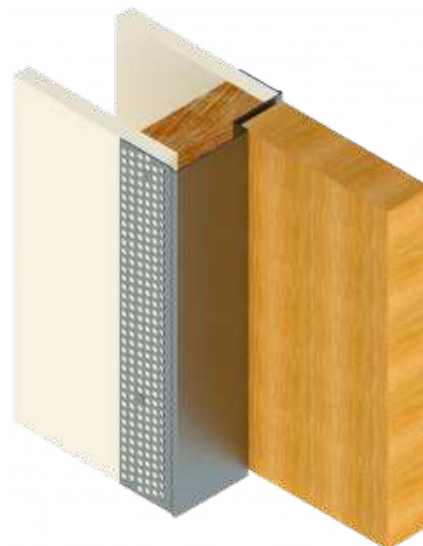

SRC | EzyJamb® Single Rebate

The premium design of the EzyJamb SRC provides a smooth transition from one side of the door jamb, resulting in a trimless door for a minimalistic sophistication in apartments, homes and commercial buildings.

This one-piece frameless door jamb is made custom to perfectly suit your wall thickness for a flush finish.